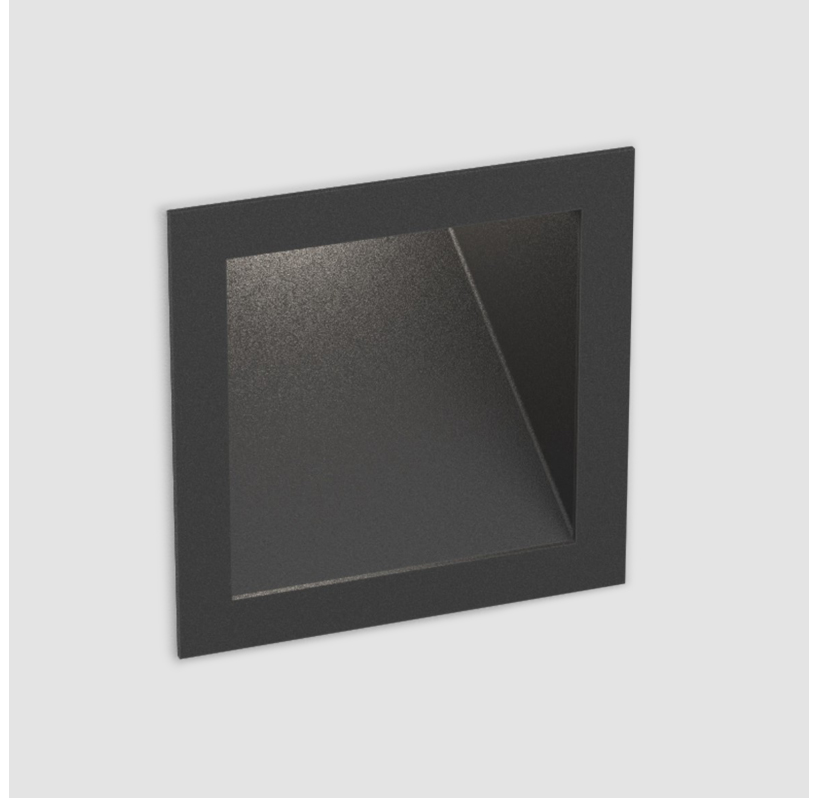

1. To build a product code in our configurator select the specify button on the base model # product page
2. To build a manual product code on this datasheet choose from the options listed below in blue font and add the suffix to the base model #

GENERAL

Series: Delight
Subseries: Delight Gooo!
Brand: Prolicht
Division: Architectural
Mounting Type: Recessed
Mounting Location: Wall
Subcategory: Step Light

PHYSICAL

Shape: Square
Length (mm): 90
Length (in): 3 ⁹/₁₆
Height (mm): 90
Depth (mm): 72
Height (in): 3 ⁹/₁₆
Depth (in): 2 ¹³/₁₆
Min. Recessing Depth (mm): 15
Min. Recessing Depth (in): 9/16
Light Distribution: Asymmetric
Weight (kg): 0.3
Weight (lbs): 0.66
Fixture Finish: SSR / BKV / CWI / CRY / HAB / UFT / ITA / RUA / FTG / MYG / LOD / PUS / FRO / FUP / KIA / POP / BLS / SPG / MEY / GOH / GUM / CHC / COM / ABZ / JAG / OBR / MOS / ROR
Fixture Material: Aluminum

ELECTRICAL

Lamp Type: LED (Zhaga Standard)
Input Wattage (W): 2.2
Total Output Wattage (W): 2
Dimming: Non-Dimming / Phase Dimming (120Vac only) / 0-10V Dimming
Driver Included: No
Driver Location: Remote
Driver Type: Constant Current - Universal
Driver Class: Class 2
Input Voltage (V): 120 - 277
Constant Current (MA): 700

LED

Number of LEDs: 1
Color Temperature (°K): 2700 / 3000 / 4000
Max. Delivered Lumen (lm): 50
CRI: >90 CRI
Lamp Life (hrs): 50000

OPTICAL

RATINGS AND CERTIFICATIONS

Certified By: Certified for North American Standards
IP rating: IP20